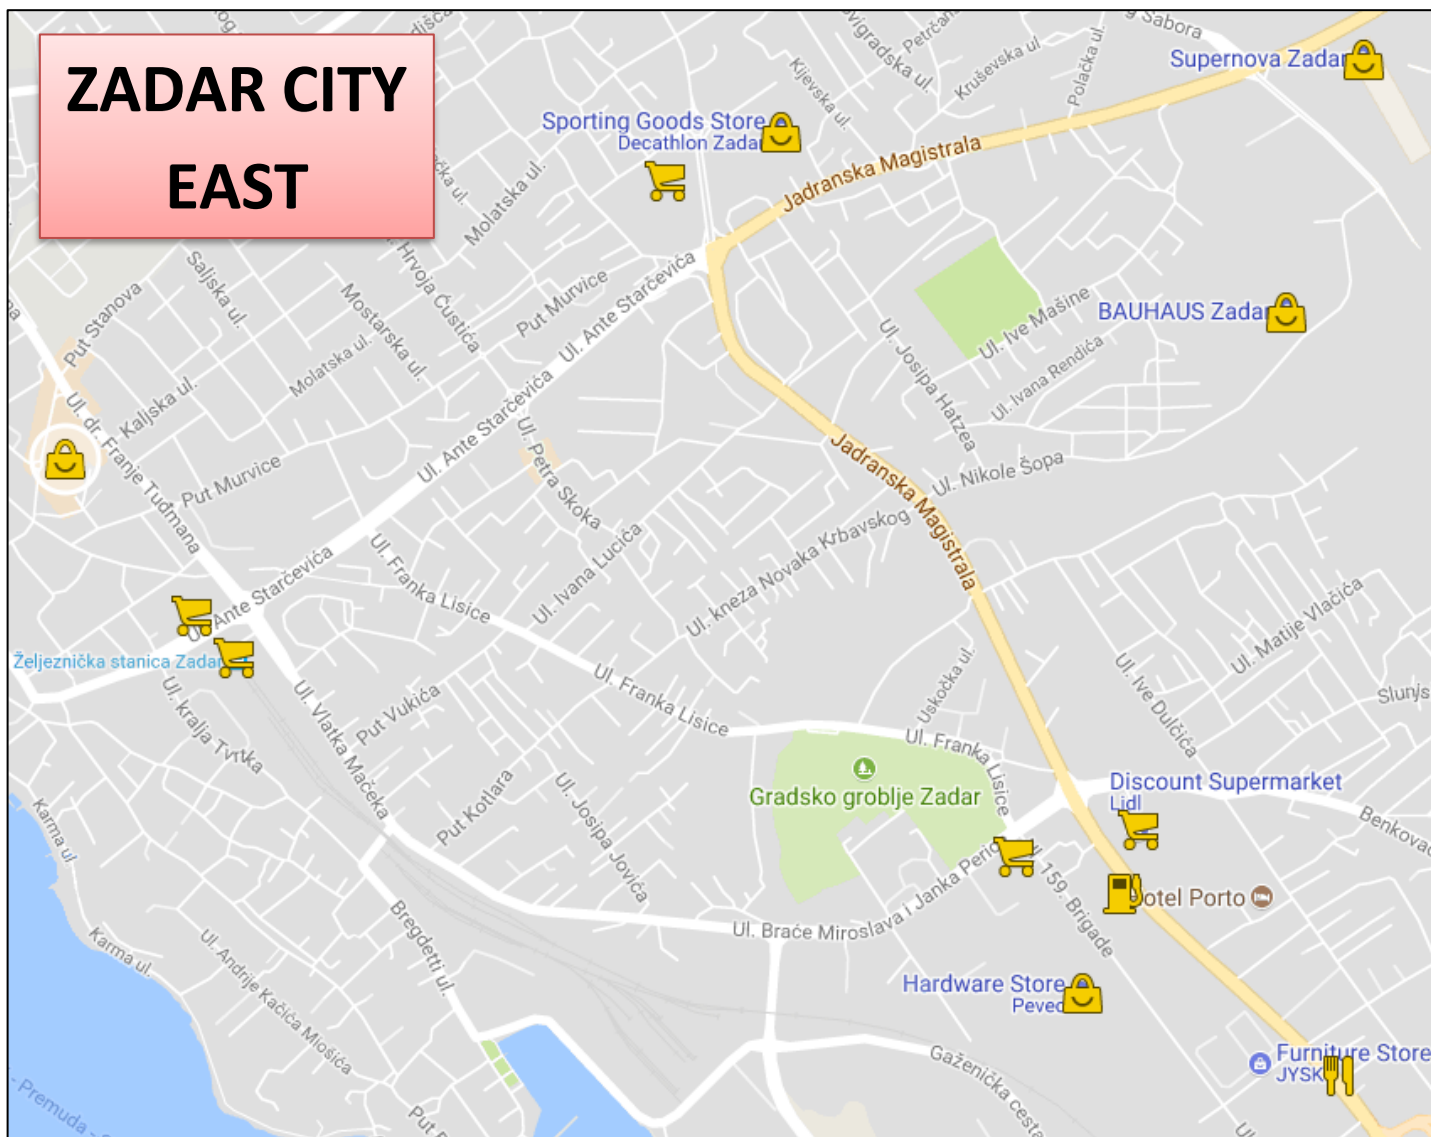

BIBINJE MAP – FREQUENTLY VISITED PLACES

Visit full map on:

Apartments Kosalec – Bibinje
Jadranska cesta 106, 23205 Bibinje
apartments.bibinje.kosalec@gmail.com
www.apartments-bibinje-kosalec.eu

Apartments Kosalec - Bibinje