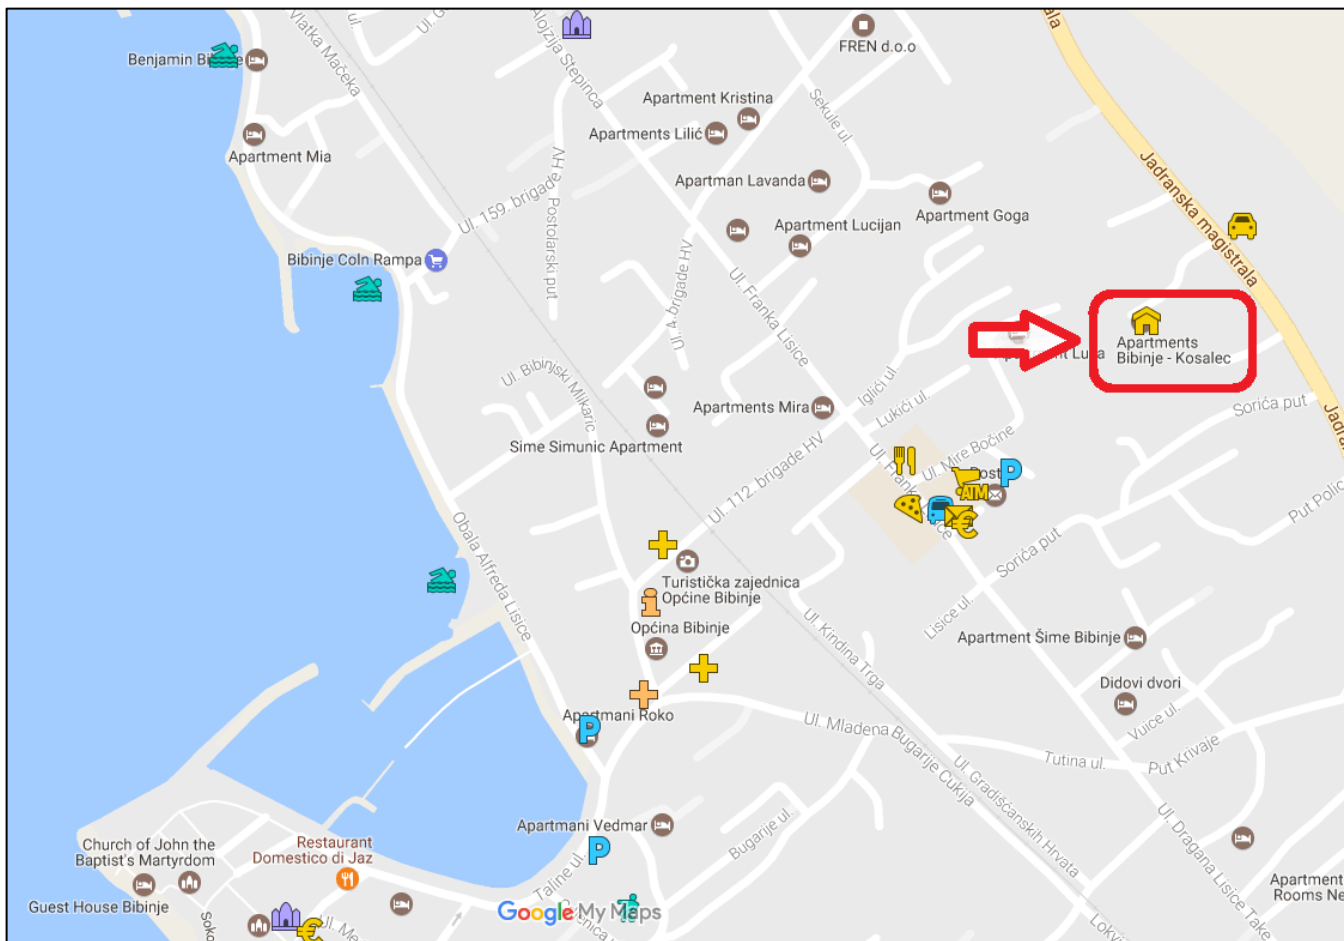

BIBINJE MAP – FREQUENTLY VISITED PLACES

Visit full map on:

Apartments Kosalec – Bibinje
Jadranska cesta 106, 23205 Bibinje
apartments.bibinje.kosalec@gmail.com
www.apartments-bibinje-kosalec.eu

Apartments Kosalec - Bibinje

Apartments Kosalec – Bibinje
Jadranska cesta 106, 23205 Bibinje
apartments.bibinje.kosalec@gmail.com
www.apartments-bibinje-kosalec.eu